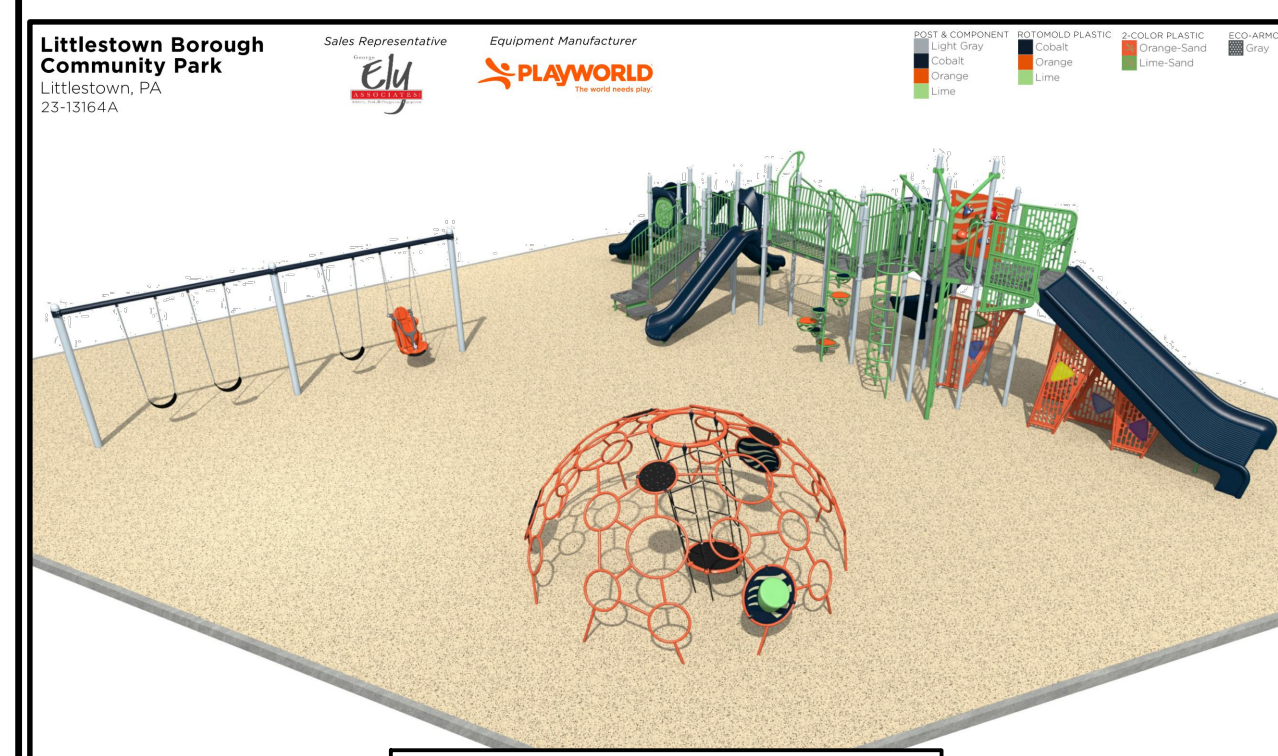

PICKLEBALL COURTS

PLAYGROUND "A"

PLAYGROUND "B"

OCTAGON PAVILION

- LEGEND**
- CONCRETE
 - STONE TRAIL (6' WIDE)
 - ⚡ ADULT EXERCISE STATION